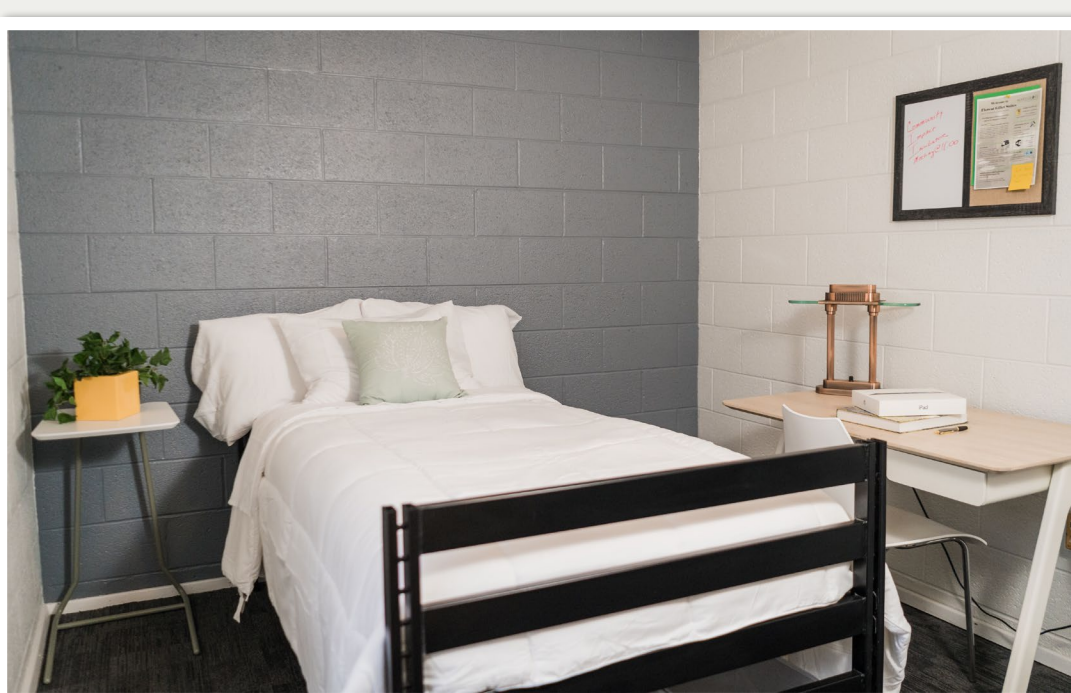

## Florent Gillet Suites

ROOM DIMENSIONS

500+ sq ft

RENTAL RATES :

Contact for more info.

### COMFORTABLE, ON-SITE ACCOMODATIONS

A tranquil campus setting perfect for corporate retreats, educational groups, and seasonal sports camps in and around Metro Detroit. Our suites include 24/7 security and a gated entrance, as well as free, secured parking.

### THE DETAILS:

- Up to 50+ rooms, subject to availability
- Bulk pricing available
- 2-bedroom suites with shared bathroom
- Each room includes a dresser, table set, and desk
- Restrooms feature shower and double vanity
- Multiple event spaces and athletic facilities available upon request
- Laundry facilities on each floor