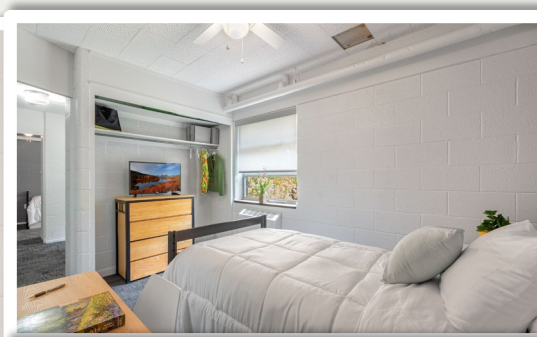

## Florent Gillet Suites

ROOM DIMENSIONS

500+ sq ft

RENTAL RATES :

Contact for more info.

### COMFORTABLE, ON-SITE ACCOMODATIONS

A tranquil campus setting perfect for corporate retreats, educational groups, and seasonal sports camps in and around Metro Detroit. Our suites include 24/7 security and a gated entrance, as well as free, secured parking.

### THE DETAILS:

- Up to 50+ rooms, subject to availability
- Bulk pricing available
- 2-bedroom suites with shared bathroom
- Each room includes a dresser, table set, and desk
- Restrooms feature shower and double vanity
- Multiple event spaces and athletic facilities available upon request
- Laundry facilities on each floor